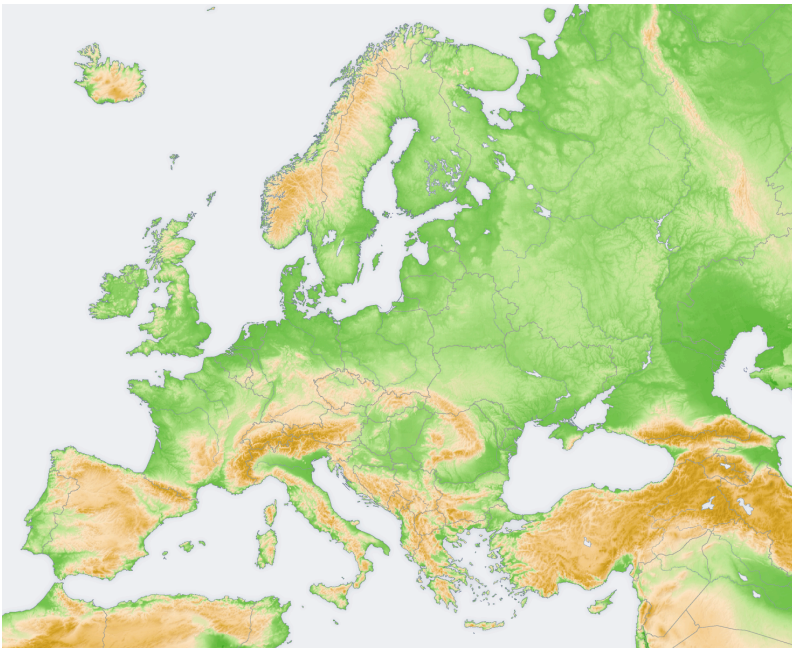

Hipsometria edo erliebea erakusten duen mapa, bereziki altuera-tarte bereko eremuak kolore berdinarekin margotzen direnean.

---

Revision #3

Created 1 February 2026 10:11:43 by Admin

Updated 1 February 2026 10:26:17 by Admin